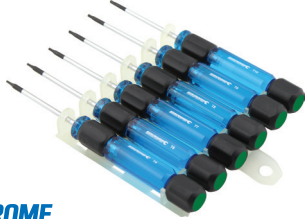

KINCROME
Precision Screwdriver Sets

6 Piece

HEX	Hex Sizes: 0.9 - 3mm	K5116
BLADE/PHILLIPS	4 Blade Sizes: 1.4 - 3mm & 2 Phillips Sizes: No. 0 - 1	K5015
TORX®	TORX® Sizes: T5 - T10	K5011

$120