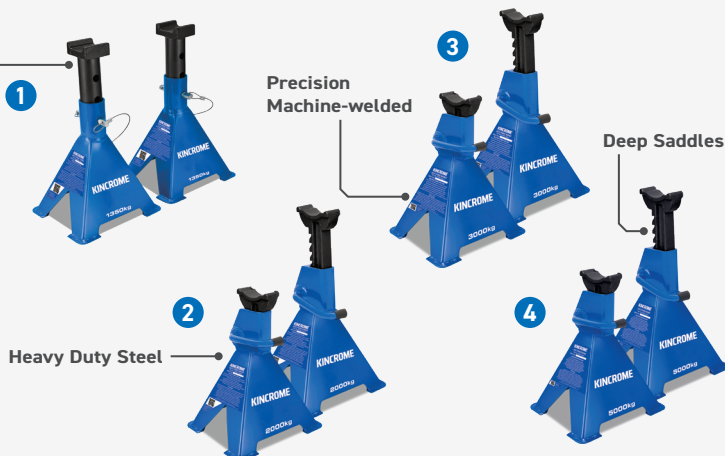

KINCROME Jack Stand Pairs

1350kg - 5000kg

1	1350kg Pin Type	K12070	$89
2	2000kg Ratchet Type	K12073	$115
3	3000kg Ratchet Type	K12074	$159
4	5000kg Ratchet Type	K12075	$279

Reinforced Shafts

Precision Machine-welded

Deep Saddles