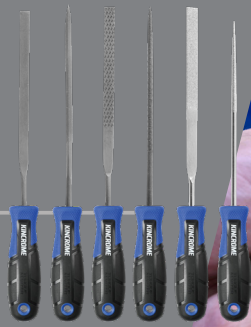

$26⁹⁵

**KINCROME
Mini File Set 6 Piece**

100mm

1. Round RASP cut
   - Flat RASP cut
   - Triangular file cut
   - Flat File cut
   - Round Diamond cut
   - Flat Diamond cut
2. **K6400**