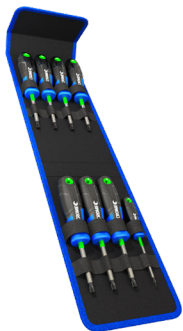

KINCROME TORQUE MASTER Screwdriver Set

8 Piece

- > TORX® sizes: T8 x 75mm - T40 x 100mm

K5579

TORX®

$79⁹⁵