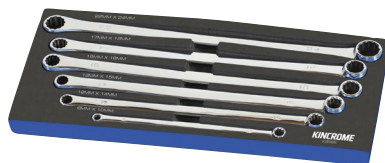

METRIC & IMPERIAL

\$165

KINCROME Flare Nut Spanner Set

9 Piece

- 5 Metric Spanners: 10 x 11mm - 19 x 22mm
- 4 Imperial Spanners: 3/8 x 7/16" - 3/4 x 7/8"

K3060

METRIC & IMPERIAL

\$310